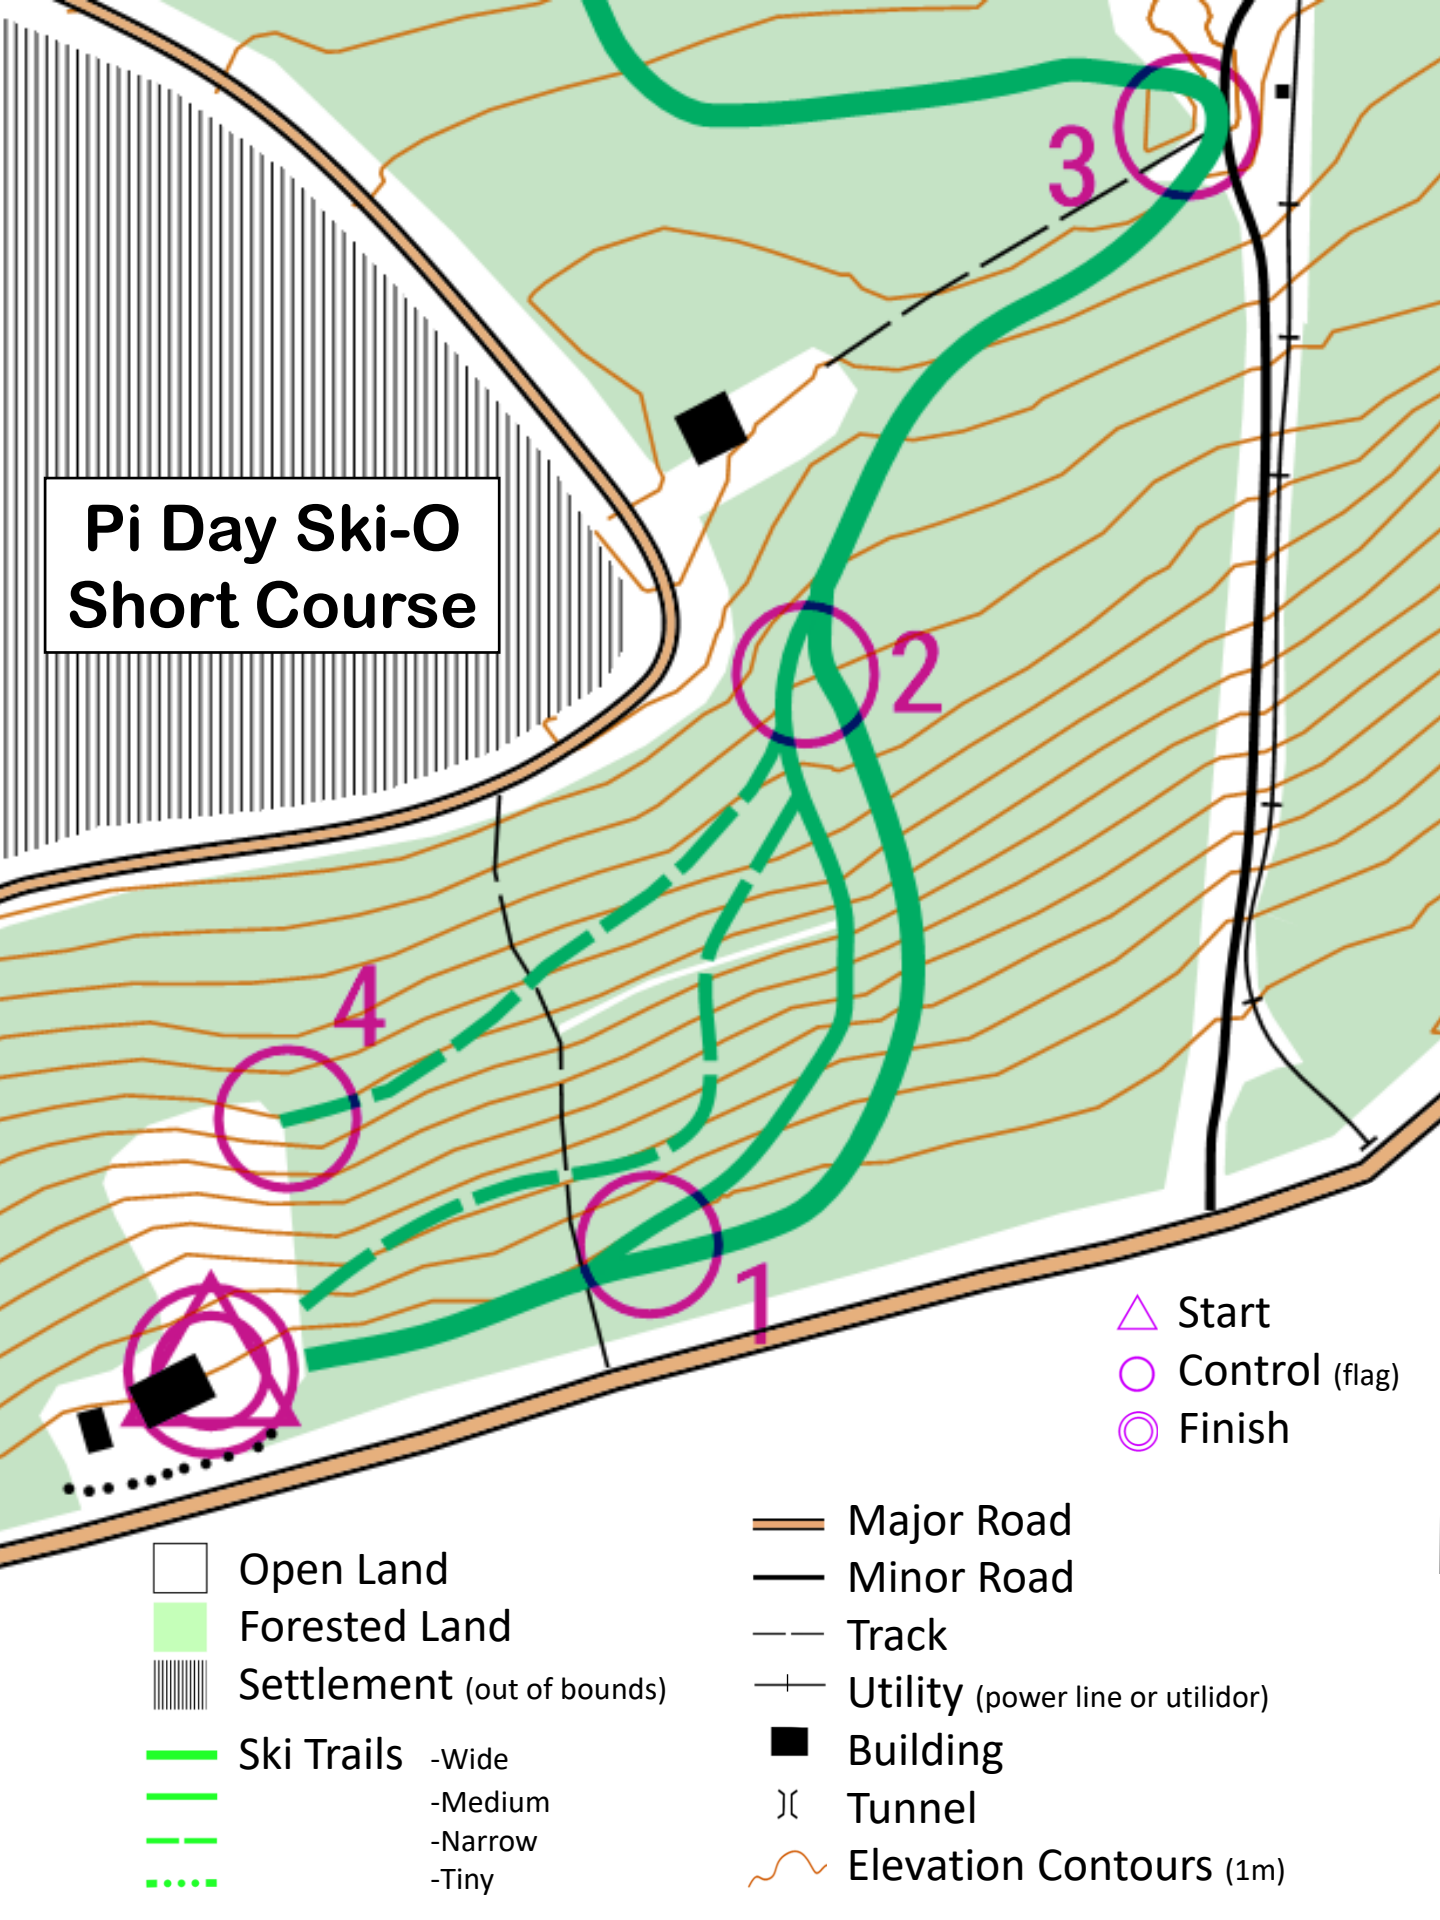

Pi Day Ski-O

3.14 km Course

Legend

- Open Land
- Forested Land
- Settlement (out of bounds)
- Ski Trails
 - Wide
 - Medium
 - Narrow
 - Tiny
- Major Road
- Minor Road
- Track
- + Utility (power line or utilidor)
- Building
- Tunnel
- Elevation Contours (1m)
- Start
- Control (flag)
- Finish

Pi Day Ski-O Short Course

- △ Start
- Control (flag)
- ◎ Finish

- Open Land
- Forested Land
- ▨ Settlement (out of bounds)
- Wide Ski Trails
- Medium Ski Trails
- - - Narrow Ski Trails
- ⋯ Tiny Ski Trails

- Major Road
- Minor Road
- - - Track
- + Utility (power line or utilidor)
- Building
- { } Tunnel
- ~ Elevation Contours (1m)